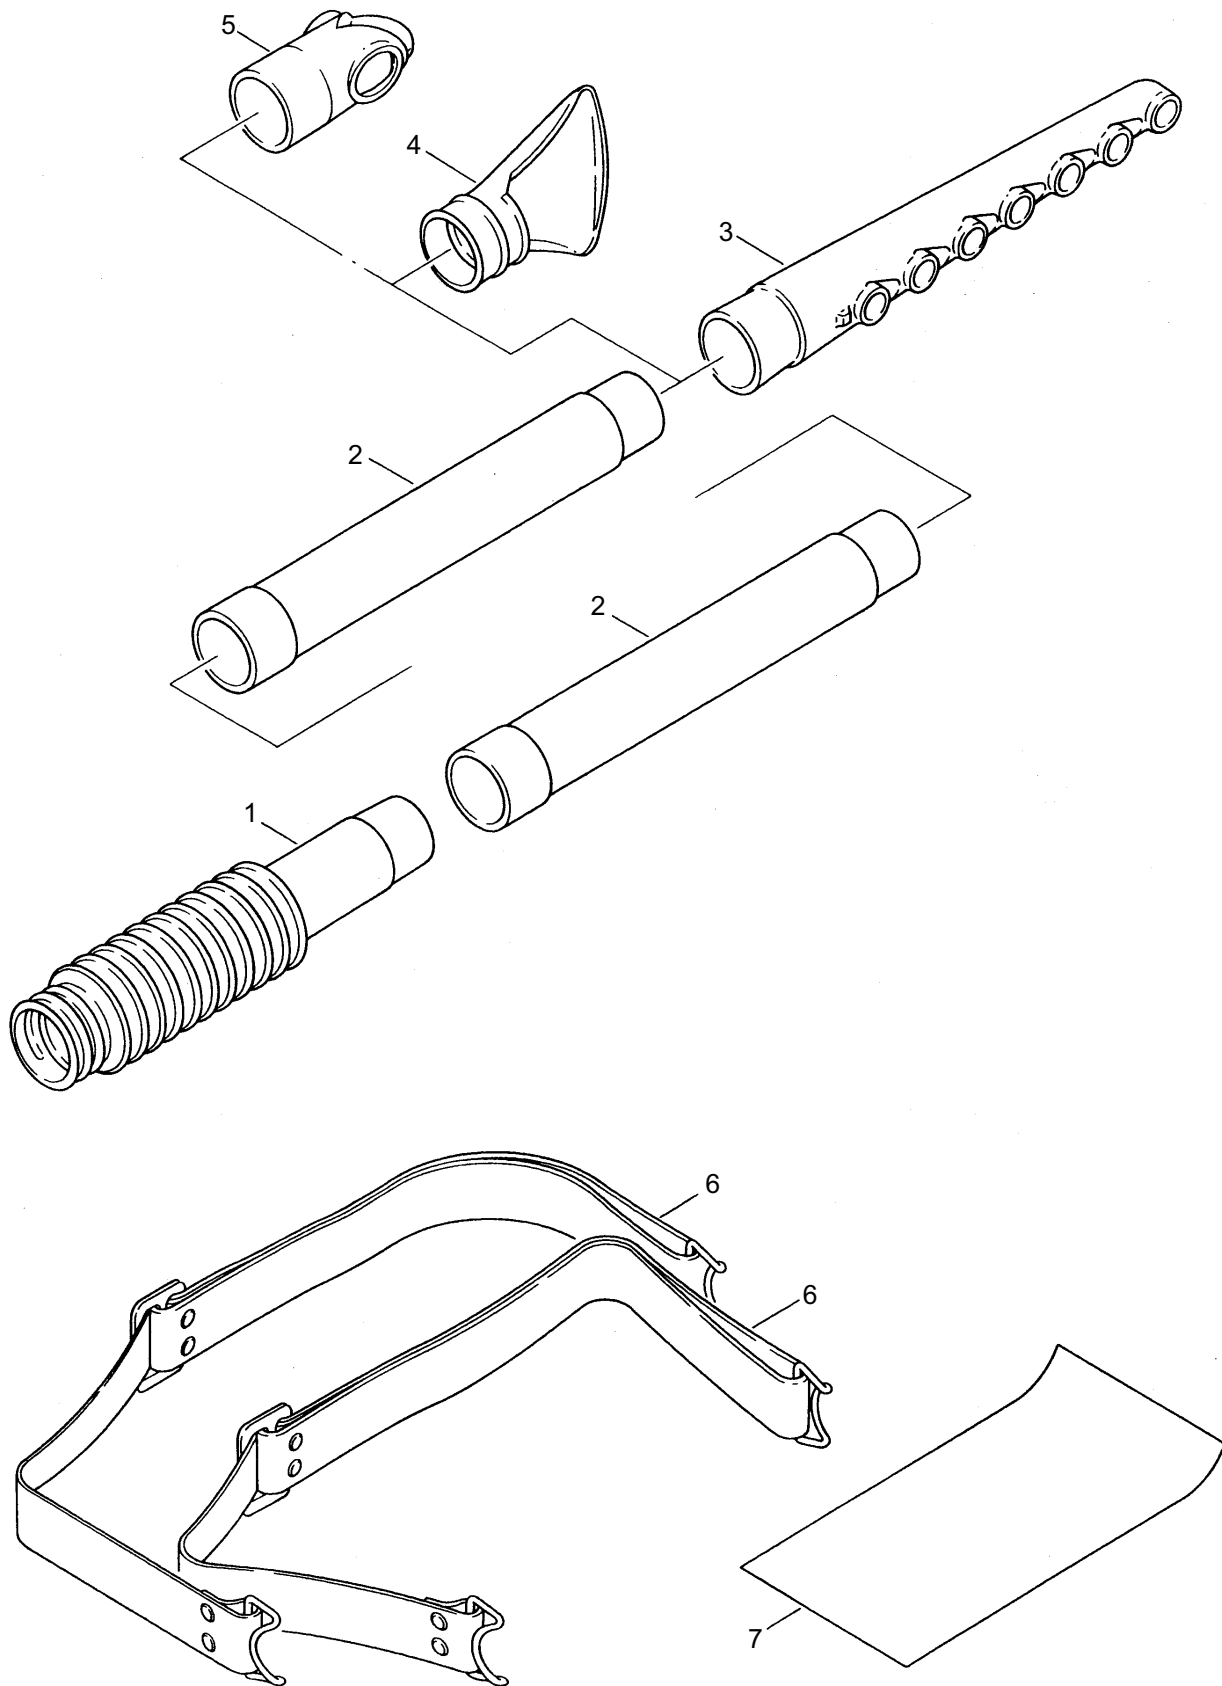

## CONTENTS

1. MAIN BODY .....	1 ~ 2
2. ACCESSORIES .....	3 ~ 4

2014. 05.

P/N 523808

1. MG51  
MAIN BODY

Ref. No.	Part No.	Part Name	Q'ty	Remarks
1-1	338129	MG51	1	
1-2	570730	Tank Ass'y	1	
1-3	941002	Felt Packing	3	
1-4	941003	Agitator	1	
1-5	941004	Spring Washer	16	M5
1-6	941005	Screw	1	M5x10, Counterclockwise
1-7	999985	Tank Cap	1	
1-8	941011	Handle	1	
1-9	941012	Fan Case	1	
1-10	570731	Fan	1	
1-11	941014	Cotter Pin	1	3x35
1-12	941015	Screw	7	M5x18
1-13	941016	Nut	19	M5
1-14	941017	Screw	8	M5x12
1-15	941018	Washer	8	M5
1-16	941019	Screw	4	M5x18
1-17	941020	Gear Case Ass'y	1	Incl.18-32
1-18	941021	Gear Case	1	
1-19	941022	Fan Shaft	1	
1-20	941025	Steel Ball	2	7/32
1-21	941054	Washer	4	
1-22	941024	E-Ring	1	#8
1-23	570732	Bearing	1	#6000Z
1-24	570733	Snap Ring	1	#26
1-25	941026	Spiral Gear	1	
1-26	941027	Gear	1	
1-27	941028	Washer	1	M10
1-28	941029	Cotter Pin	1	2.5x15L
1-29	570734	O-Ring	1	S85
1-30	941031	Gear Case Cover	1	
1-31	570735	Washer	1	
1-32	570736	Drain Plug	1	M6x1.0x8L

2. MG51  
ACCESSORIES

Ref. No.	Part No.	Part Name	Q'ty	Remarks
2-1	941035	Flexible Pipe	1	
2-2	941036	Straight Pipe	2	
2-3	941037	Multi Blow Pipe	1	
2-4	941038	Diffusion Blow Pipe	1	
2-5	941039	Y-Shape Nozzle	1	
2-6	941040	Shoulder Band	1	
2-7	570740	Instruction Manual	1	MG51