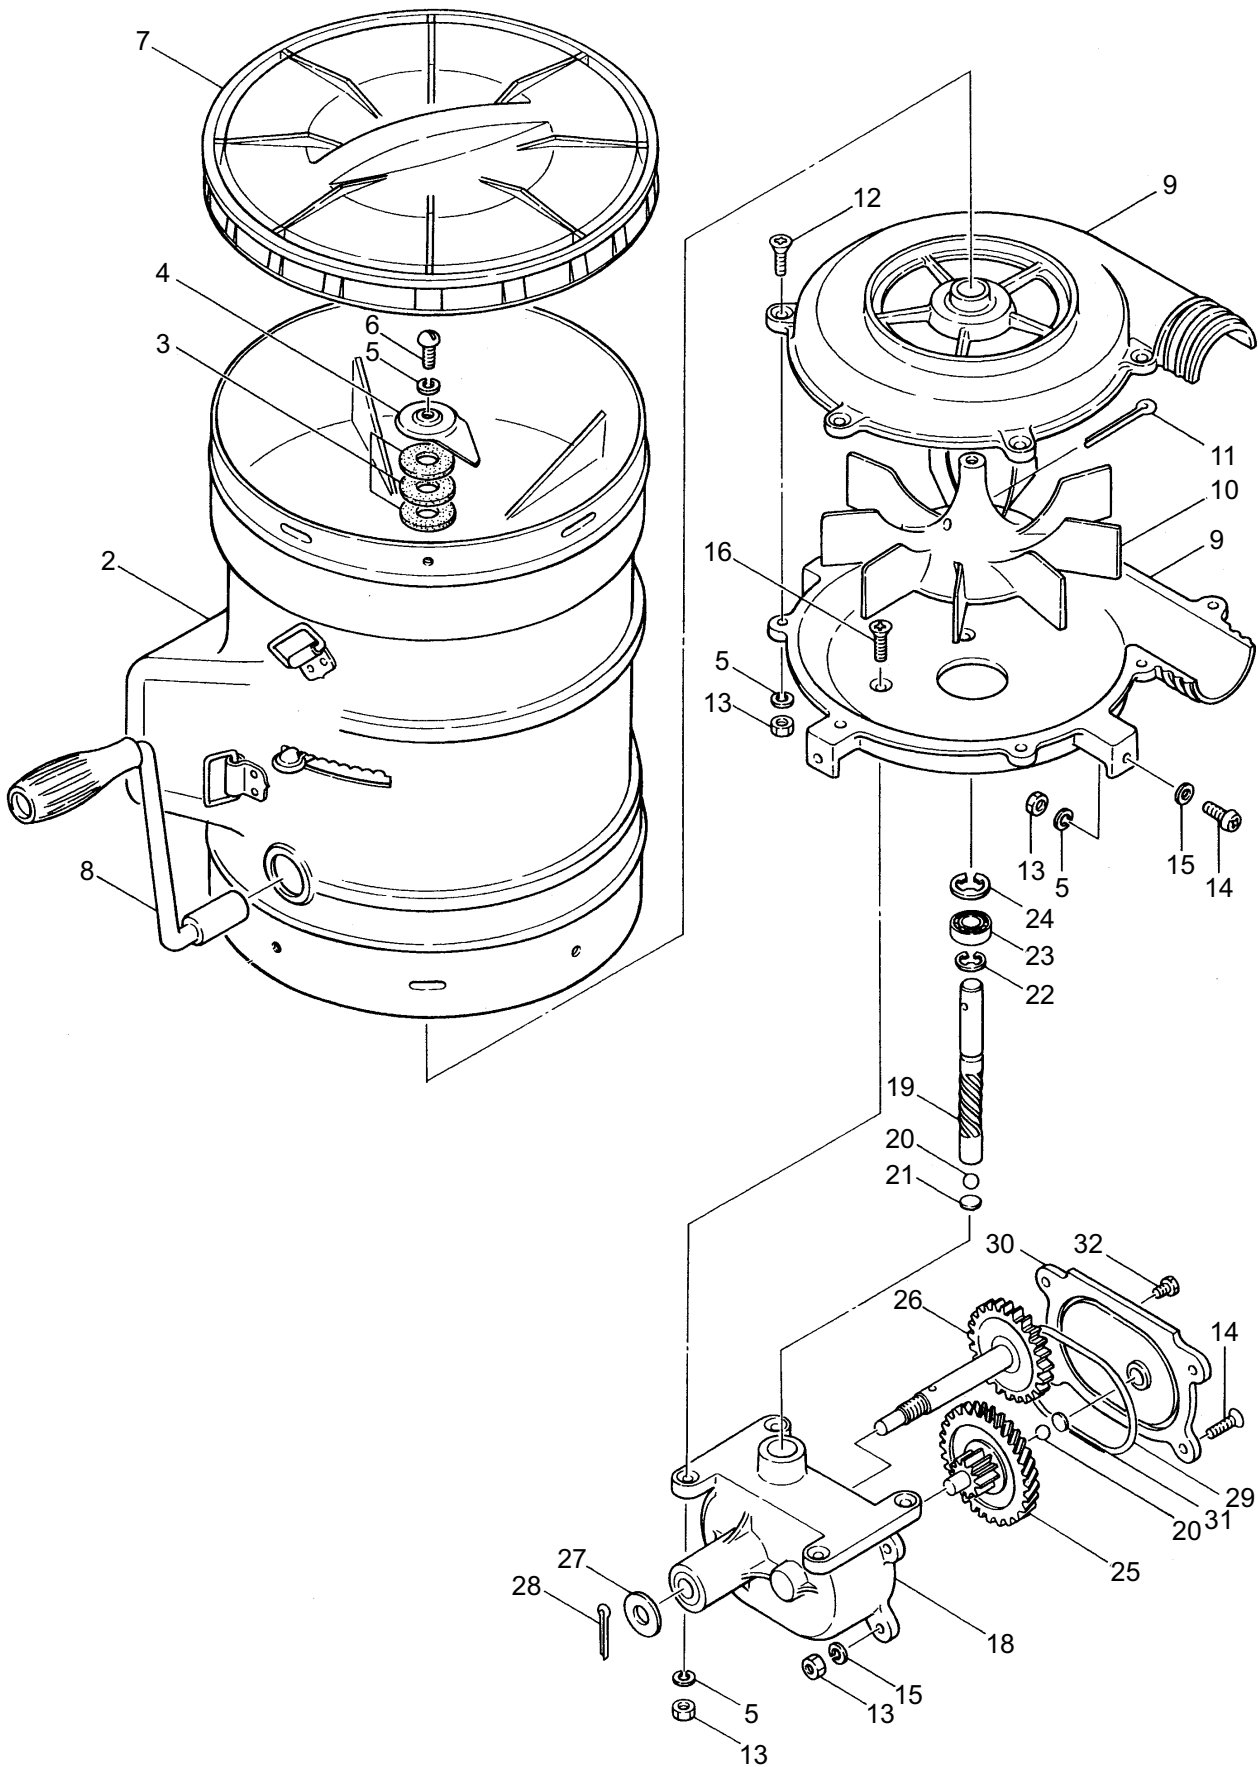

## CONTENTS

1. MAIN BODY .....	1 ~ 2
2. ACCESSORIES .....	3 ~ 4

2014. 05.

P/N 523808

1. MG51  
MAIN BODY

Ref. No.	Part No.	Part Name	Q'ty	Remarks
1-1	338129	MG51	1	
1-2	570730	Tank Ass'y	1	
1-3	941002	Felt Packing	3	
1-4	941003	Agitator	1	
1-5	941004	Spring Washer	16	M5
1-6	941005	Screw	1	M5x10, Counterclockwise
1-7	999985	Tank Cap	1	
1-8	941011	Handle	1	
1-9	941012	Fan Case	1	
1-10	570731	Fan	1	
1-11	941014	Cotter Pin	1	3x35
1-12	941015	Screw	7	M5x18
1-13	941016	Nut	19	M5
1-14	941017	Screw	8	M5x12
1-15	941018	Washer	8	M5
1-16	941019	Screw	4	M5x18
1-17	941020	Gear Case Ass'y	1	Incl.18-32
1-18	941021	Gear Case	1	
1-19	941022	Fan Shaft	1	
1-20	941025	Steel Ball	2	7/32
1-21	941054	Washer	4	
1-22	941024	E-Ring	1	#8
1-23	570732	Bearing	1	#6000Z
1-24	570733	Snap Ring	1	#26
1-25	941026	Spiral Gear	1	
1-26	941027	Gear	1	
1-27	941028	Washer	1	M10
1-28	941029	Cotter Pin	1	2.5x15L
1-29	570734	O-Ring	1	S85
1-30	941031	Gear Case Cover	1	
1-31	570735	Washer	1	
1-32	570736	Drain Plug	1	M6x1.0x8L

2. MG51  
ACCESSORIES

Ref. No.	Part No.	Part Name	Q'ty	Remarks
2-1	941035	Flexible Pipe	1	
2-2	941036	Straight Pipe	2	
2-3	941037	Multi Blow Pipe	1	
2-4	941038	Diffusion Blow Pipe	1	
2-5	941039	Y-Shape Nozzle	1	
2-6	941040	Shoulder Band	1	
2-7	570740	Instruction Manual	1	MG51